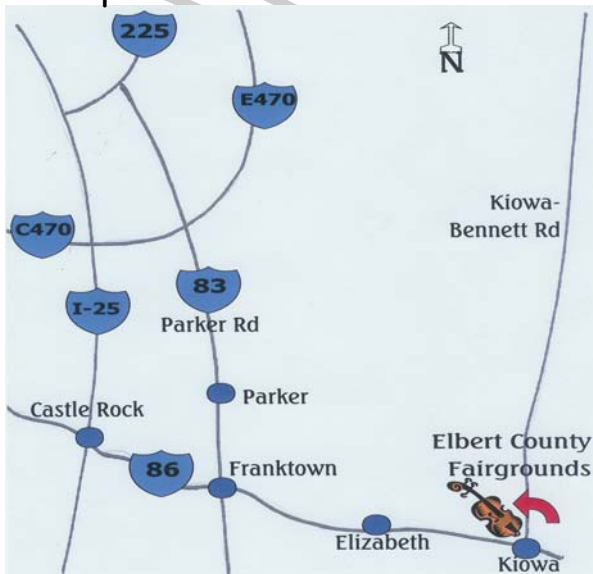

Annual High Plains Fiddlefest

SUNDAY, AUGUST 7, 2011

ELBERT COUNTY FAIRGROUNDS

KIOWA, COLORADO – In the Open Pavilion

FIDDLE DIVISIONS & ENTRY FEES:

\$5 - Small Fry (9 & under)
 \$8 - Jr. Junior (10 - 12)
 \$10 - Junior (13 - 17)
 \$12 - Young Adult (18 - 36)
 \$12 - Adult (37 - 59)
 \$12 - Senior (60 & over)
 \$12 - Novice Fiddlers - (must NOT have won a 1st at this contest - must choose either Novice OR Age Division)

SIGN UP – 9AM OPEN STAGE – 10-11AM CONTEST BEGINS AT 11AM

Lunch Break - 1-2PM
 provided to contestants

CASH PRIZES:

Novice (both age groups) - \$25/\$15/\$10
 Small Fry - \$25/\$15/\$10
 Jr. Junior - \$50/\$25/\$15
 Junior - \$75/\$50/\$25
 Young Adult - \$100/\$75/\$50
 Adult - \$100/\$75/\$50
 Senior - \$100/\$75/\$50
 Hot Licks Pickin' - \$Jackpot
 No-Holds-Barred - \$Jackpot
 Championship Round - 1st to 8th places
 Accompanist - \$50